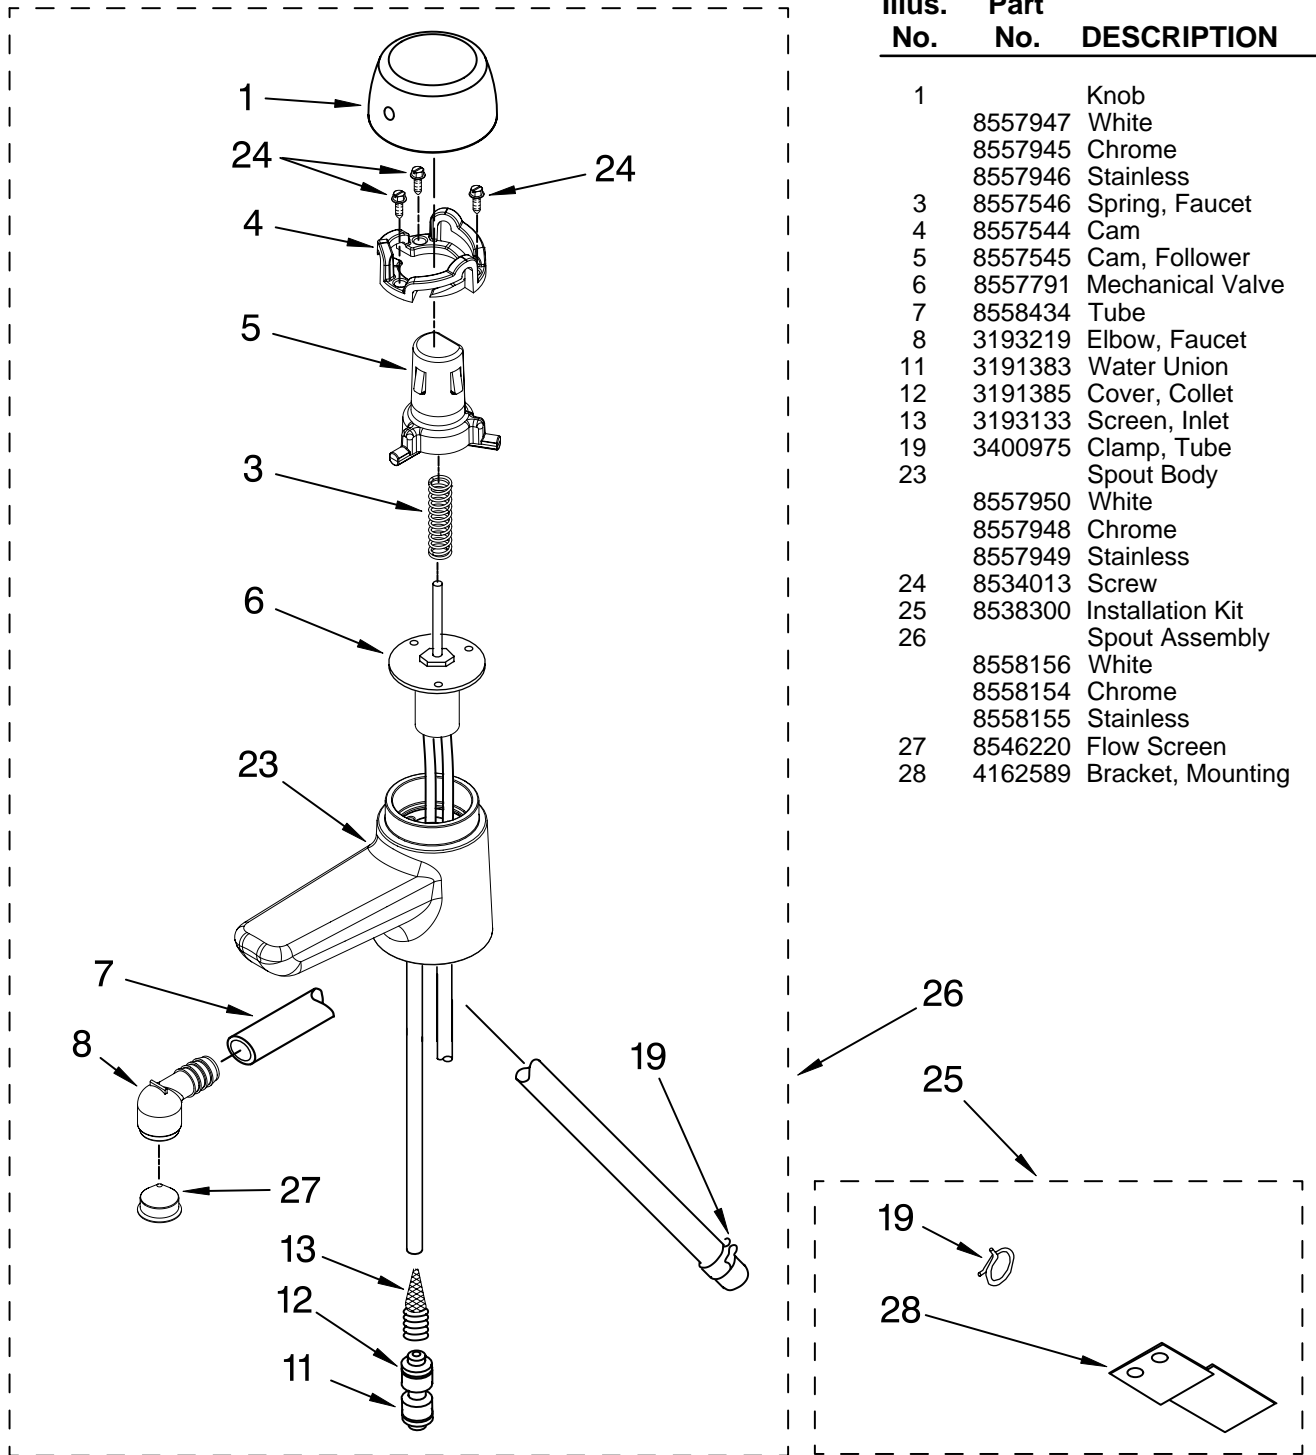

Illus. No.	Part No.	DESCRIPTION
1	8578898	Literature Parts Instructions, Installation & Use & Care Guide
2	3192031	End Cap
3	4169569	Screw, Drive
4	3192294	Screw, Machine
5	4159493	Lockwasher
6	3191431	Strain Relief, Power Cord
7	3193265	Shell
8	8534011	Bushing, Molded
9	3192006	Displacer
10	3192011	Insulation, Top
11	3192012	Insulation, Bottom
12	3400975	Clamp, Hose
13	8541031	Hose, Clear
16	3192352	Cord, Power
17	3192317	Front Cover
18	311932	Screw, 6-32 X .250
19	3192013	Grommet

UPPER & LOWER TANK SHELL

For Models: KHWL160PWH1, KHWL160PCR1, KHWL160PSS1
(White) (Chrome) (Stainless Steel)

Illus.	Part	
No.	No.	DESCRIPTION
1	3192080	Ground Wire
2	4159072	Nut
5	3400829	Screw
7	3193068	Shell, Tank Upper
8	4159825	O-Ring
9	3191376	Element, Heating
10	4159824	O-Ring
11	4176126	Deflector
13	8565547	Shell, Tank Lower
14	3193512	Thermostat
15	4159493	Lockwasher
16	3192538	Knob, Thermostat
17	3193190	Fuse, Thermo

FOR ORDERING INFORMATION REFER TO PARTS PRICE LIST

SPOUT UNIT PARTS

For Models: KHWL160PWH1, KHWL160PCR1, KHWL160PSS1
(White) (Chrome) (Stainless Steel)

Illus. No.	Part No.	DESCRIPTION
1	8557947	Knob White
	8557945	Chrome
	8557946	Stainless
3	8557546	Spring, Faucet
4	8557544	Cam
5	8557545	Cam, Follower
6	8557791	Mechanical Valve
7	8558434	Tube
8	3193219	Elbow, Faucet
11	3191383	Water Union
12	3191385	Cover, Collet
13	3193133	Screen, Inlet
19	3400975	Clamp, Tube
23		Spout Body
	8557950	White
	8557948	Chrome
	8557949	Stainless
24	8534013	Screw
25	8538300	Installation Kit
26		Spout Assembly
	8558156	White
	8558154	Chrome
	8558155	Stainless
27	8546220	Flow Screen
28	4162589	Bracket, Mounting